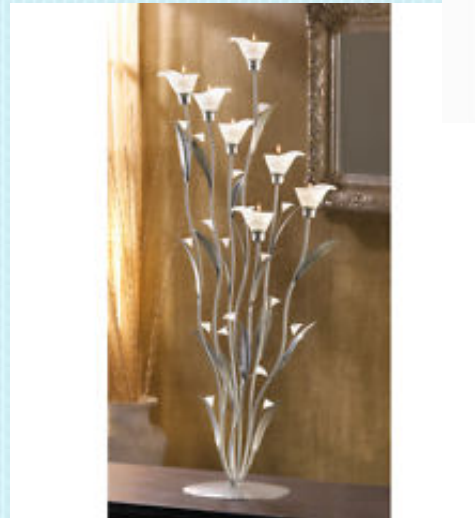

# ALL THAT GLITTERS

**Crystal Chandelier**  
Garden Only  
\$75

**Glass Bead Candle Holder**  
\$10 / Set of 2

**Wrought Iron Chandelier**  
Garden Only  
\$75

**Calla Lilly Tea Light**  
Centerpiece \$10 each