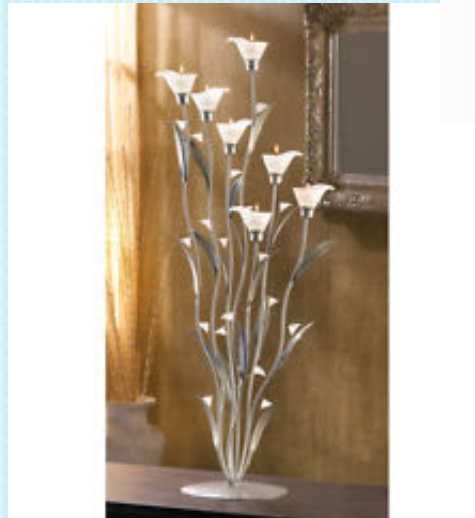

ALL THAT GLITTERS

Crystal Chandelier
Garden Only
\$75

Glass Bead Candle Holder
\$10 / Set of 2

Wrought Iron Chandelier
Garden Only
\$75

Calla Lilly Tea Light
Centerpiece \$10 each