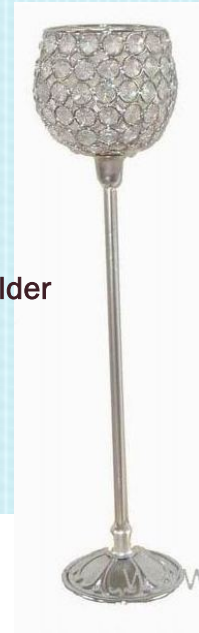

ALL THAT GLITTERS

Crystal Chandelier
Garden Only
\$75

Glass Bead Candle Holder
\$10 / Set of 2

Wrought Iron Chandelier
Garden Only
\$75

Calla Lilly Tea Light
Centerpiece \$10 each