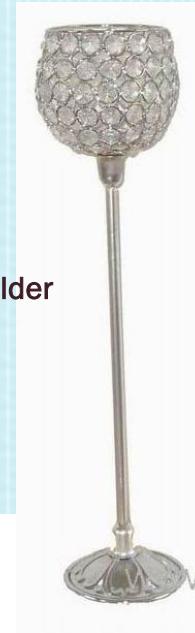

# ALL THAT GLITTERS

**Crystal Chandelier**  
Garden Only  
\$75

**Glass Bead Candle Holder**  
\$10 / Set of 2

**Wrought Iron Chandelier**  
Garden Only  
\$75

**Calla Lilly Tea Light**  
Centerpiece \$10 each